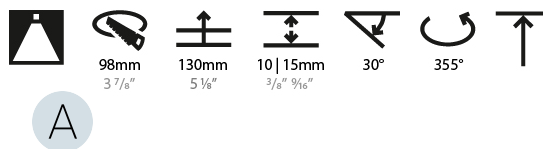

PHYSICAL

Shape: Square
Length (mm): 107
Length (in): 4 ³/₁₆"
Width (mm): 107
Width (in): 4 ³/₁₆"
Depth (mm): 112
Depth (in): 4 ⁷/₁₆"
Ceiling Thickness (mm): 10 / 12.5 / 15
Ceiling Thickness (in): 3/8 or 1/2 or 9/16
Min. Recessing Depth (mm): 130
Min. Recessing Depth (in): 5 ¹/₈"
Light Distribution: Adjustable / Downlight
Weight (kg): 0.479
Weight (lbs): 1.06
Fixture Finish: SSR / BKV / CWI / CRY / HAB / UFT / ITA / RUA / FTG / MYG / LOD / PUS / FRO / FUP / KIA / POP / BLS / SPG / MEY / GOH / GUM / CHC / COM / ABZ / JAG / OBR / MOS / ROR
Fixture Material: Aluminum Die Cast
Cut-out Measurements: 98mm / 3 7/8"

ELECTRICAL

Lamp Type: LED (Zhaga Standard)
Input Wattage (W): 13.2 / 16.5
Total Output Wattage (W): 12 / 14
Dimming: Tri-Mode (Non-Dimming and Phase Dimming (120Vac only) and 0-10V Dimming)
Driver Included: No
Driver Location: Recessed Housing
Driver Type: Constant Current - Universal
Driver Class: Class 2
Housing: See components
Input Voltage (V): 120 - 277
Constant Current (MA): 350

LED

Number of LEDs: 1
Color Temperature (°K): 2700 / 3000 / 3500 / 4000
Max. Delivered Lumen (lm): 850 / 950 / 1019 / 1040
Nominal Lumen (lm): 960 / 1070 / 1156 / 1180
CRI: >90 CRI
Lamp Life (hrs): 50000

OPTICAL

Reflector°: 10
Adjustability: Rotational 355°; Tilt 30°

RATINGS AND CERTIFICATIONS

Certified By: Certified for North American Standards
IP rating: IP20