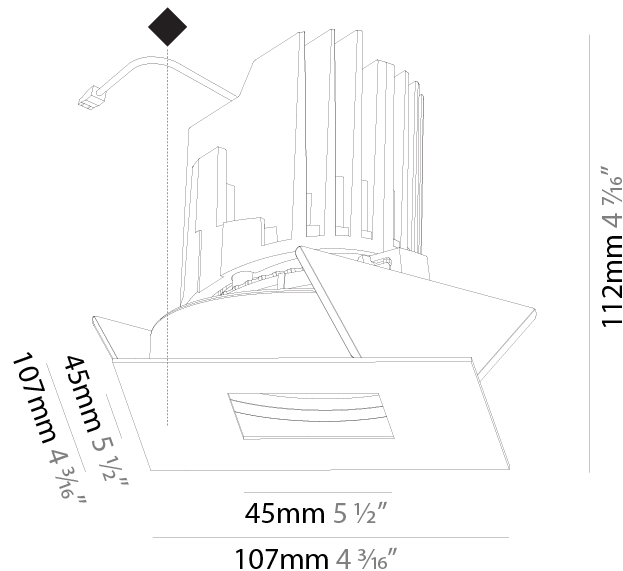

PHYSICAL

Shape: Square
Length (mm): 107
Length (in): 4 ³/₁₆"
Width (mm): 107
Width (in): 4 ³/₁₆"
Depth (mm): 112
Depth (in): 4 ⁷/₁₆"
Ceiling Thickness (mm): 10 / 12.5 / 15
Ceiling Thickness (in): 3/8 or 1/2 or 9/16
Min. Recessing Depth (mm): 130
Min. Recessing Depth (in): 5 ¹/₈"
Light Distribution: Adjustable / Downlight
Weight (kg): 0.479
Weight (lbs): 1.06
Fixture Finish: SSR / BKV / CWI / CRY / HAB / UFT / ITA / RUA / FTG / MYG / LOD / PUS / FRO / FUP / KIA / POP / BLS / SPG / MEY / GOH / GUM / CHC / COM / ABZ / JAG / OBR / MOS / ROR
Fixture Material: Aluminum Die Cast
Cut-out Measurements: 98mm / 3 7/8"

ELECTRICAL

Lamp Type: LED (Zhaga Standard)
Input Wattage (W): 13.2 / 16.5
Total Output Wattage (W): 12 / 14
Dimming: Tri-Mode (Non-Dimming and Phase Dimming (120Vac only) and 0-10V Dimming)
Driver Included: No
Driver Location: Recessed Housing
Driver Type: Constant Current - Universal
Driver Class: Class 2
Housing: See components
Input Voltage (V): 120 - 277
Constant Current (MA): 350

LED

Number of LEDs: 1
Color Temperature (°K): 2700 / 3000 / 3500 / 4000
Max. Delivered Lumen (lm): 850 / 950 / 1019 / 1040
Nominal Lumen (lm): 960 / 1070 / 1156 / 1180
CRI: >90 CRI
Lamp Life (hrs): 50000

OPTICAL

Reflector°: 10
Adjustability: Rotational 355°; Tilt 30°

RATINGS AND CERTIFICATIONS

Certified By: Certified for North American Standards
IP rating: IP20